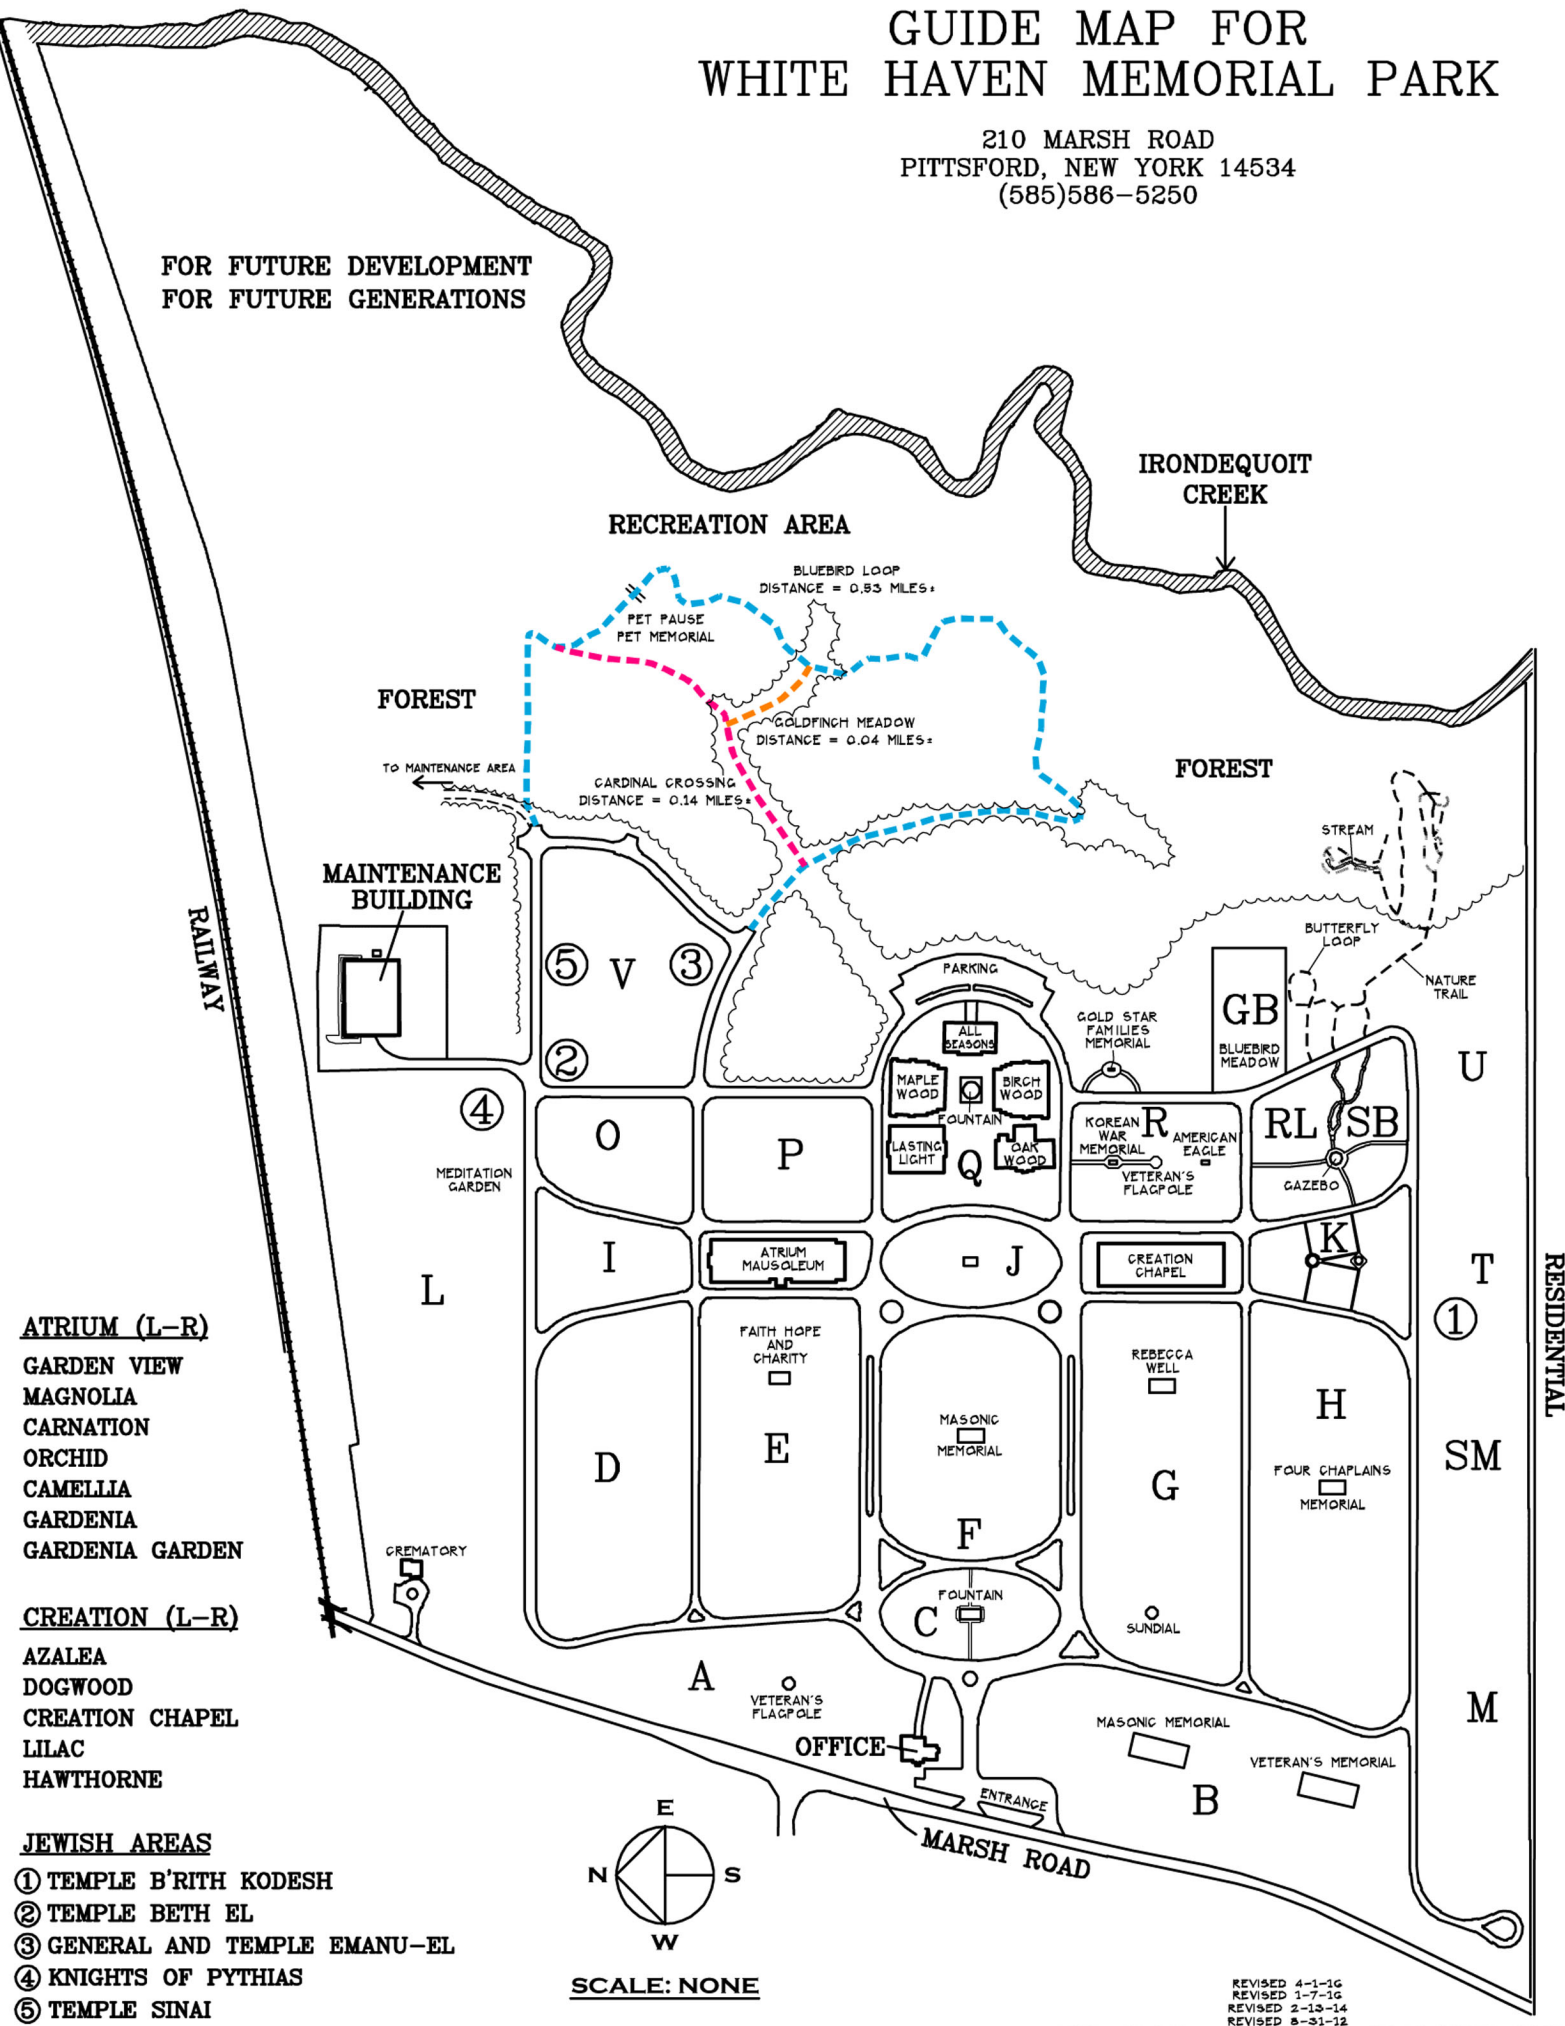

# GUIDE MAP FOR WHITE HAVEN MEMORIAL PARK

210 MARSH ROAD  
PITTSFORD, NEW YORK 14534  
(585)586-5250

FOR FUTURE DEVELOPMENT  
FOR FUTURE GENERATIONS

- ATRIUM (L-R)**  
 GARDEN VIEW  
 MAGNOLIA  
 CARNATION  
 ORCHID  
 CAMELLIA  
 GARDENIA  
 GARDENIA GARDEN

- CREATION (L-R)**  
 AZALEA  
 DOGWOOD  
 CREATION CHAPEL  
 LILAC  
 HAWTHORNE

- JEWISH AREAS**  
 ① TEMPLE B'RITH KODESH  
 ② TEMPLE BETH EL  
 ③ GENERAL AND TEMPLE EMANU-EL  
 ④ KNIGHTS OF PYTHIAS  
 ⑤ TEMPLE SINAI

SCALE: NONE

REVISED 4-1-16  
 REVISED 1-7-16  
 REVISED 2-13-14  
 REVISED 8-31-12  
 DATE 12-7-10

GREVER + WARD INC.

FILE #1109KEYMAP-REV5.DWG